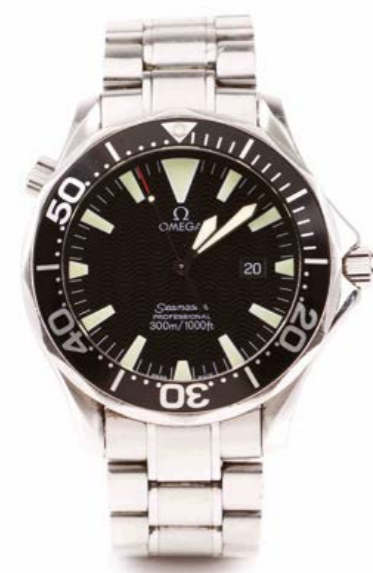

€ 600 - 800

534

OMEGA SEAMASTER PROFESSIONAL

Caixa e pulseira em aço
Mostrador negro
(sinais de uso)

Omega Seamaster Professional
Steel case and bracelet
Black dial
(wear signs)

€ 300 - 500

536

**AUDEMARS PIGUET QUANTIEME PERPETUEL
AUTOMATIQUE N° 2967**